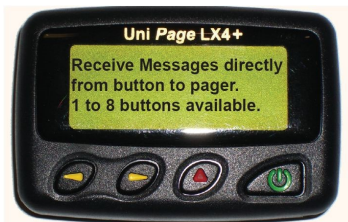

Communicating Can Be Quick & Simple

The UniPage MTX-1 is a battery powered remote radio button transmitter. Easily mounted the MTX-1 provides direct communications to alphanumeric/numeric or tone pagers - works with existing UniPage pagers and is expandable.

Ideal for WaiterCall and small GuestCall systems or simply to alert a pager to "attendance required" at a reception, cashier or loading dock.

Connect directly to a sensor (security or industrial) to be alerted when an voltage free open contact is activated.

The MTX-1 single transmitter can be discreetly mounted providing a one touch location based message for assistance. The MTX-1 can also be linked to an auto dialler or alarm system if required.

MTX QuickCall Applications